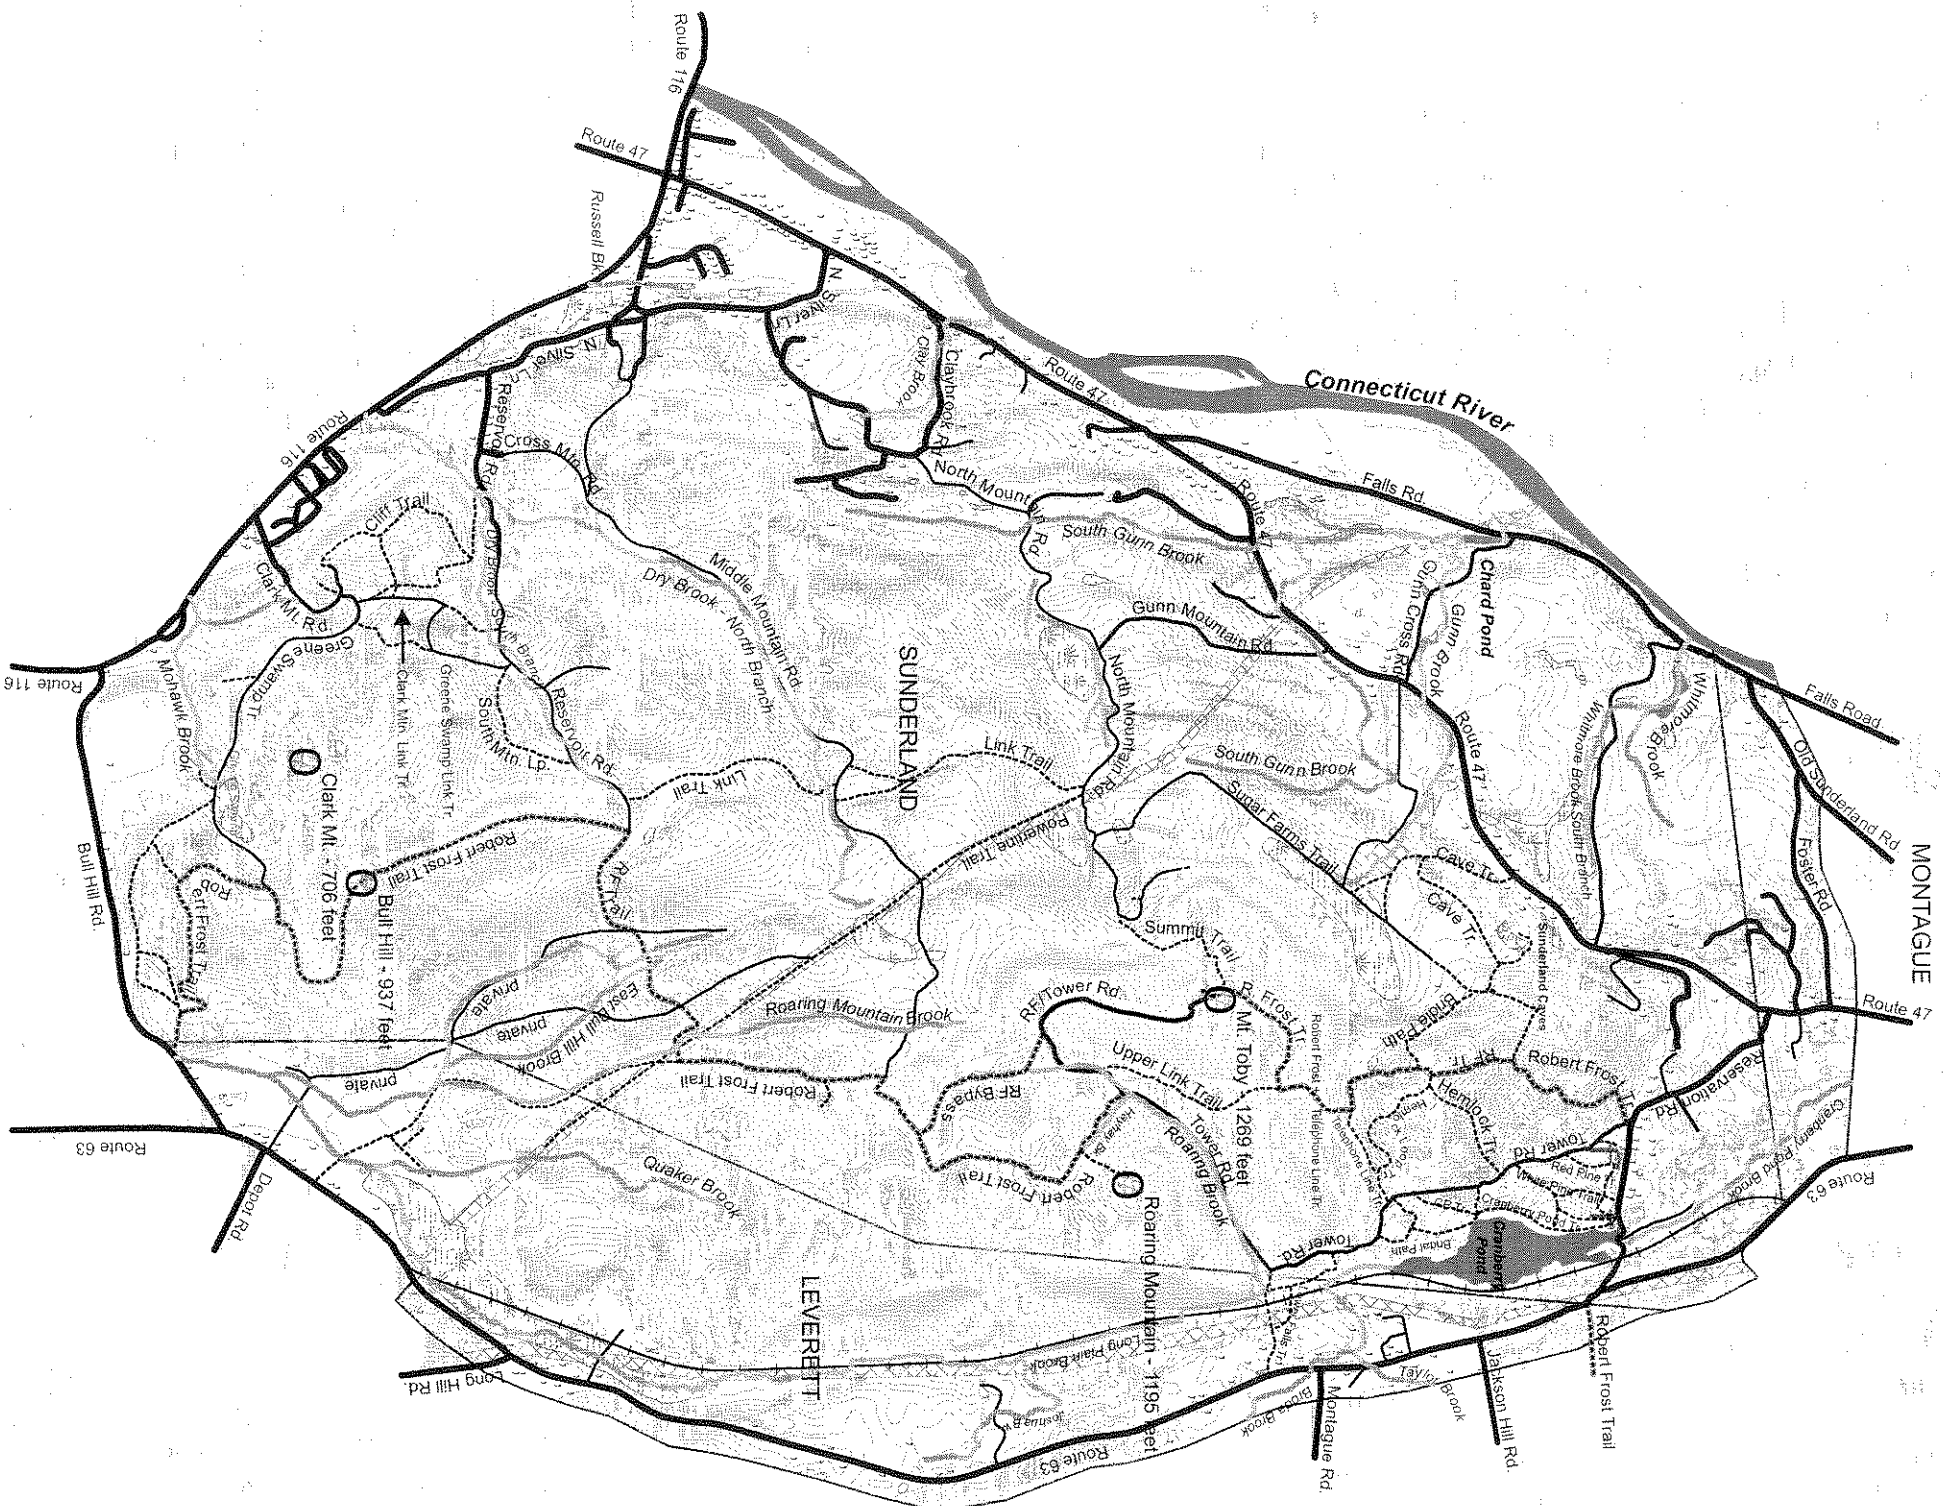

The Trails of Mt. Toby

Scale 1:30,000 or 1" = 2,500 feet (about 1/2 mile)

Legend

	foot trail		Streams		Caves
	dirt road		Contours		Waterfalls
	gravel 1 lane road		Fire Tower		Parking Lots
	gravel 2 lane road		Peaks		Water
	paved 2 lane road		Kiosks		Wetlands
	railroad		Buildings		Powerlines

Data for this map was supplied by the Office of Geographic and Environmental Information (MassGIS), Commonwealth of Massachusetts Executive Office of Environmental Affairs and field collected data by numerous volunteers.